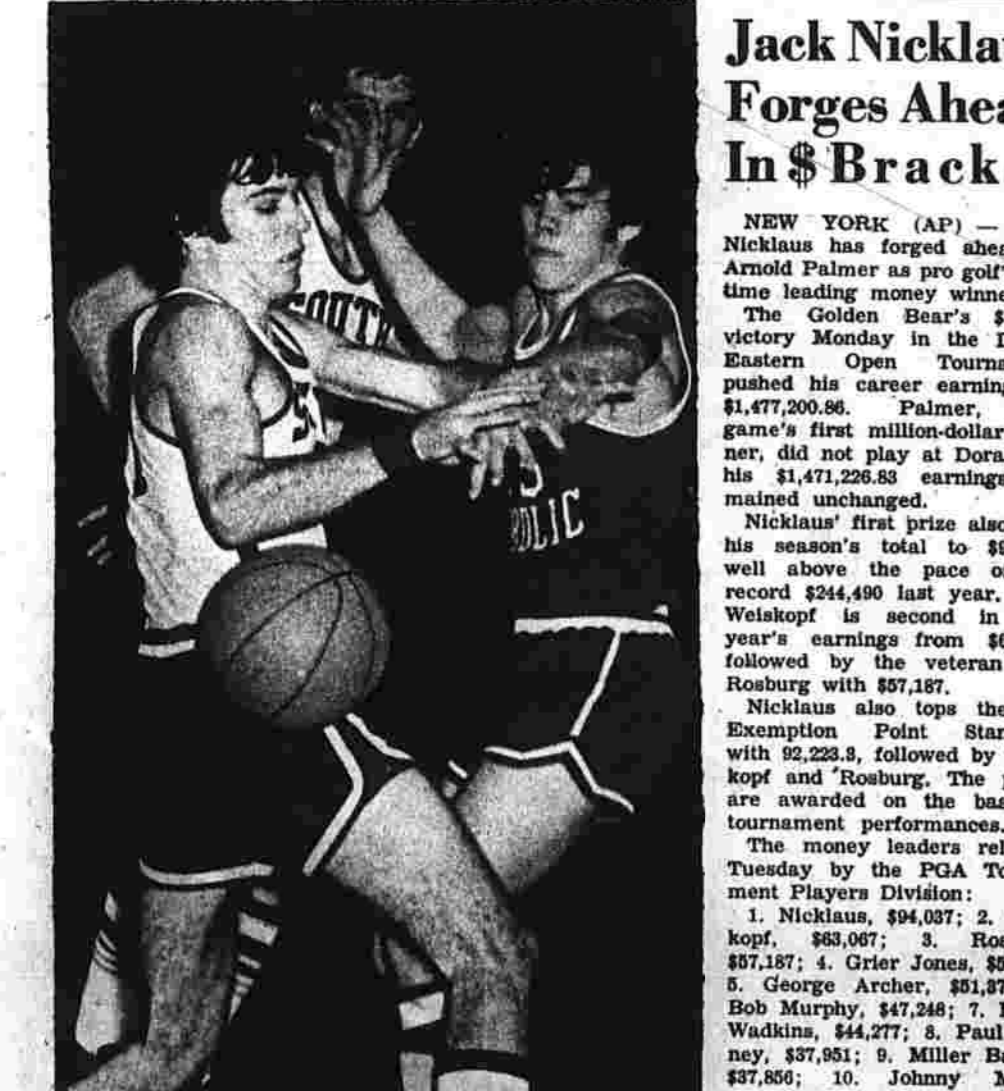

Jack Nicklaus Forges Ahead In $ Bracket

NEW YORK (AP)—Jack Nicklaus has forged ahead in the first round of the $250,000 Greater Hartford Open on Monday in the Doral, Fla., tournament.

Nicklaus also took the 1972 tournament. Standings with $2,253.3, followed by Weiskopf and Roseburg. The points awarded on the basis of tournament performance.

The money leaders released Tuesday by the PGA Tournament Players Division:

1. Nicklaus, $94,037; 2. Weiskopf, $47,018; 3. Roseburg, $47,017; 4. Orler Jones, $38,880; 5. George Archer, $31,871; 6. Bob Murphy, $17,477; 7. Lesley Watkins, $44,277; 8. Paul Barber, $37,851; 9. Miller Barber, $38,000; 10. Johnny Miller, $38,880.

Knights in Finals After Revenge Win

By EARL YOST

Assured of making the short trek to the University of Connecticut Saturday night for the finals in the Small School Division of the CIAC Basketball Tournament in Ellington High.

The Knights, with two comparative "unknowns" sharing the spotlight with Court Harmed, gained revenge for two regular season defeats administered by East Windsor High and turned the tables on the Panthers, 82-73.

A sellout crowd of 2,200 witnessed the first of two semi-finals last night at the University of Hartford.

Tonight, defending champion Cromwell meets Wango with the winner gaining the right to face Ellington for the crown Saturday night at UConn. Game time tonight will be 8 o'clock and 7:30 on Saturday. Channel 8 in New Haven will telecast Saturday's finale.

The two youngsters who moved into the spotlight with Harmed were the latter's big brother, Chris, and ranger Don Flint. Chris Harmed came off the bench to drop in 10 points while Flint was all over the court, scoring 22 points and grabbing 19 rebounds.

CIAC Results

CLASS LL	Winbur Cross 81, Norwalk 75
CLASS I	Ellington 89, East Windsor 73
CLASS II	South Windsor 83, East Catholic 61
CLASS III	Bloomfield 69, Platt 55
CLASS IV	Plainville 71, Fairfield 65
CLASS V	Notre Dame 85, Cheshire 78
CLASS VI	Brandon 78, Windham 65
CLASS VII	Holy Cross 41, Kennedy 41
CLASS VIII	Hartford 73, Crosby 71

Bobcats Triumph In Tourney Test

NEW YORK (AP)—How sweet it is for the beleaguered Minnesota Gophers.

"It's a great thrill to win the Big Ten," said Bill Musselman, Gopher coach.

The last half of the game was a physical struggle as Minnesota's defense held off Purdue's offense.

Blues' Coach Splits Line, Produces Balanced Scoring

ST. LOUIS (AP)—The St. Louis Blues, in their longest season, dropped to 12-15-11 in a position to make another run on hockey's Stanley Cup.

Coach Al Uhl, desperate for scoring, Tuesday night split his line into three units.

"We had to do something to get better balance," Uhl said.

Record Nominees For Belmont Run

NEW YORK (AP)—A record 25 nominees for the Belmont Stakes were named Tuesday for the 1972 Belmont Stakes, including River Hedges, the winter book favorite.